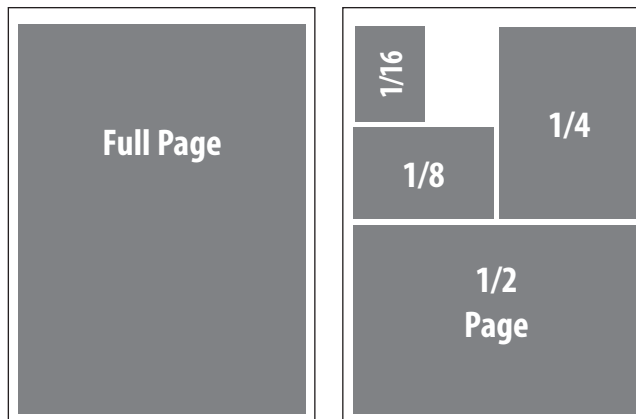

■ Non-modular net rate: \$20 per column inch

■ **Frequency discounts available** under agreement to run six or more times within one year. See our "Frequency Discounts" rate sheet for details.

Discounts require advance scheduling.

All rates are net and noncommissionable.

■ Add process color: \$100 for full page; \$75 for 1/2; \$50 for 1/4; \$30 for 1/8 or 1/16

■ **Pre-printed inserts:** \$55 per thousand for single sheets. Ask for quote on multiple or oversized pages.

Modular Sizes

Marketplace . . . 2.437" wide x 1.25" deep

1/16 page 2.437" wide x 2.95" deep

1/8 page Horizontal: 5.041" wide x 2.95" deep
Vertical: 2.437" wide x 6.08" deep

1/4 page 5.041" wide x 6.08" deep

1/2 page Horizontal: 10.25" wide x 6.08" deep
Vertical: 5.041" wide x 12.37" deep

Full page 10.25" wide x 12.37" deep

Mechanical Specifications

■ Column 2.437" wide ■ Two columns 5.041"

■ Three columns 7.646" ■ Four columns 10.25"